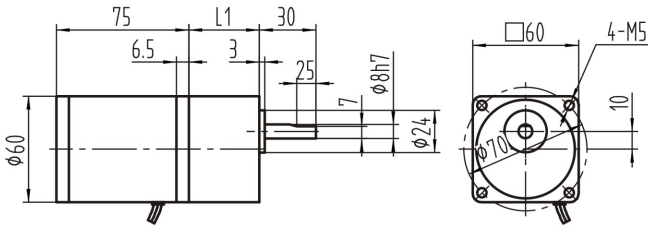

外形尺寸图
OUTLINE DIMENSION SHEET

定速电机 Speed Constant Motors
2IK6GN-□+2GN□K

定速电磁制动电机 Brake Motors
2IK6GN-□M+2GN□K

调速电机 Speed Control Motors
2IK6GN-□R+2GN□K

调速电磁制动电机 Speed Control & brake Motors
2IK6GN-□MR+2GN□K