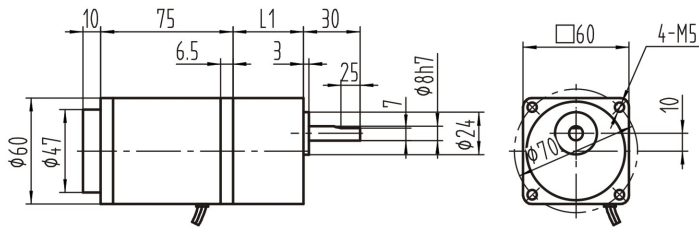

外形尺寸图
OUTLINE DIMENSION SHEET

定速电机 Speed Constant Motors
2IK6GN-□+2GN□K

定速电磁制动电机 Brake Motors
2IK6GN-□M+2GN□K

调速电机 Speed Control Motors
2IK6GN-□R+2GN□K

调速电磁制动电机 Speed Control & brake Motors
2IK6GN-□MR+2GN□K