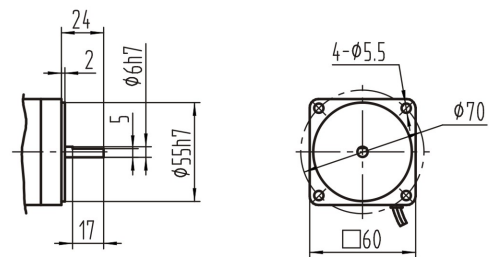

圆轴电机 Motors

减速比 Gear Ratio	L1
3~50	32
15~200	40