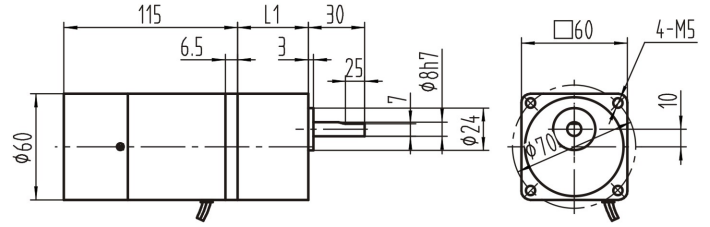

外形尺寸图
OUTLINE DIMENSION SHEET

定速电机 Speed Constant Motors
2IK6GN-□+2GN□K

定速电磁制动电机 Brake Motors
2IK6GN-□M+2GN□K

调速电机 Speed Control Motors
2IK6GN-□R+2GN□K

调速电磁制动电机 Speed Control & brake Motors
2IK6GN-□MR+2GN□K