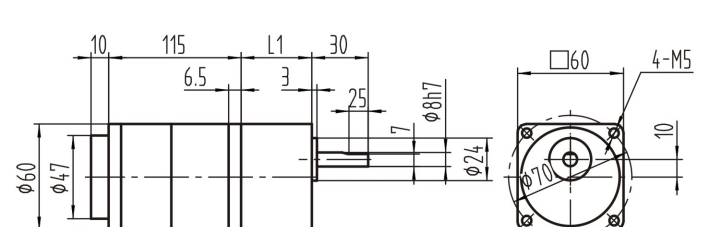

外形尺寸图
OUTLINE DIMENSION SHEET

定速电机 Speed Constant Motors
2IK6GN-□+2GN□K

定速电磁制动电机 Brake Motors
2IK6GN-□M+2GN□K

调速电机 Speed Control Motors
2IK6GN-□R+2GN□K

调速电磁制动电机 Speed Control & brake Motors
2IK6GN-□MR+2GN□K